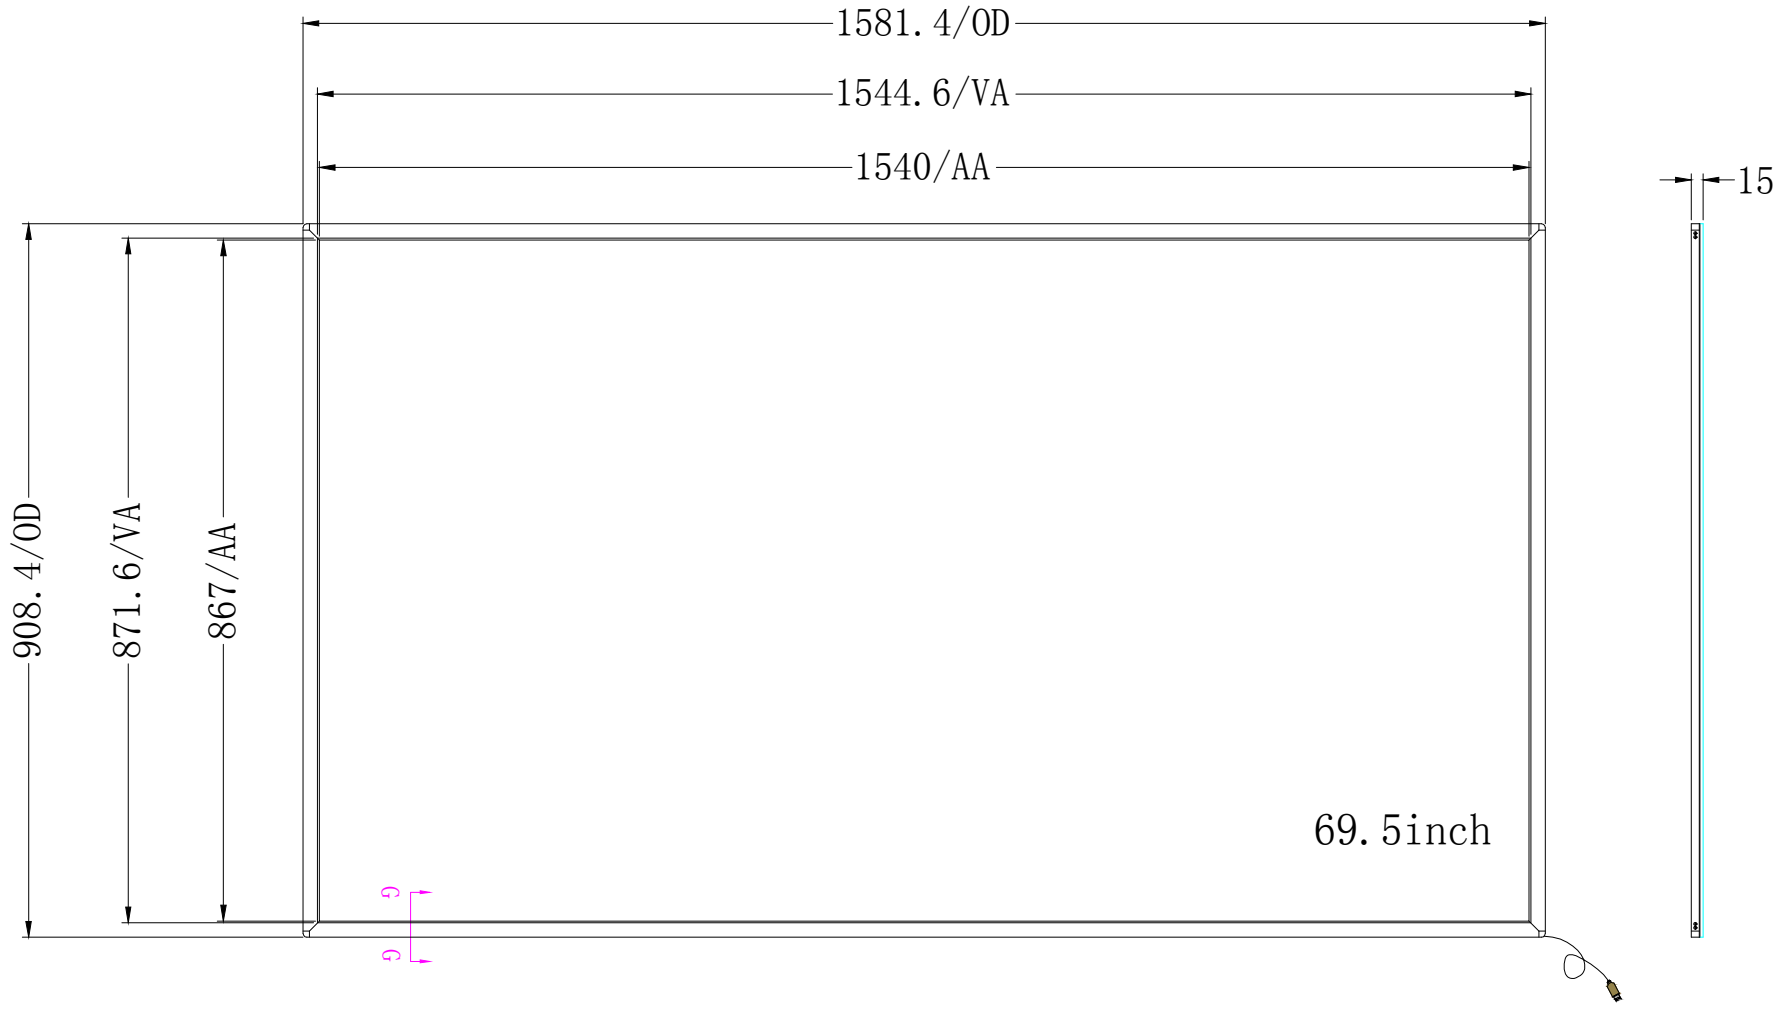

3	2	1
Version	Reasons for change	DATE

TOLERANCES  
(UNLESS OTHERWISE STATED)

DECIMALS	ANGLES
>2000mm	±2.00mm
1600<x≤2000mm	±1.20mm
1200<x≤1600mm	±0.80mm
800<x≤1200mm	±0.50mm
400<x≤800mm	±0.30mm
120<x≤400mm	±0.20mm
30<x≤120mm	±0.20mm
≤30mm	±0.15mm

ANGLES ±0.5°

**塔林触控**  
**GreenTouch** GreenTouch Technology Co.,Ltd

Model No:	GT-IR-TB69.5-1	Size:	69.5"
Ratio:	16:9	Unit:	mm
Design:	MR. LI	DATE:	2018.12.06
Scale:	1:1	Version:	A1
Page:	1/1		