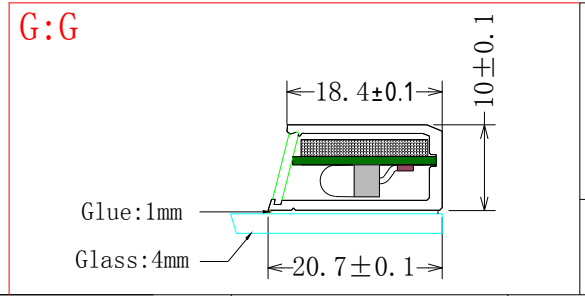

3	2	1
Version	Reasons for change	DATE

TOLERANCES  
(UNLESS OTHERWISE STATED)

DECIMALS	ANGLES
>2000mm	±2.00mm
1600<x≤2000mm	±1.20mm
1200<x≤1600mm	±0.80mm
800<x≤1200mm	±0.50mm
400<x≤800mm	±0.30mm
120<x≤400mm	±0.20mm
30<x≤120mm	±0.20mm
≤30mm	±0.15mm

ANGLES ±0.5°

**塔林触控**  
**GreenTouch** GreenTouch Technology Co.,Ltd

Model No:	GT-IR-TB69.5-1	Size:	69.5"
Ratio:	16:9	Unit:	mm
Design:	MR. LI	DATE:	2018.12.06
Scale:	1:1	Version:	A1
Page:	1/1		