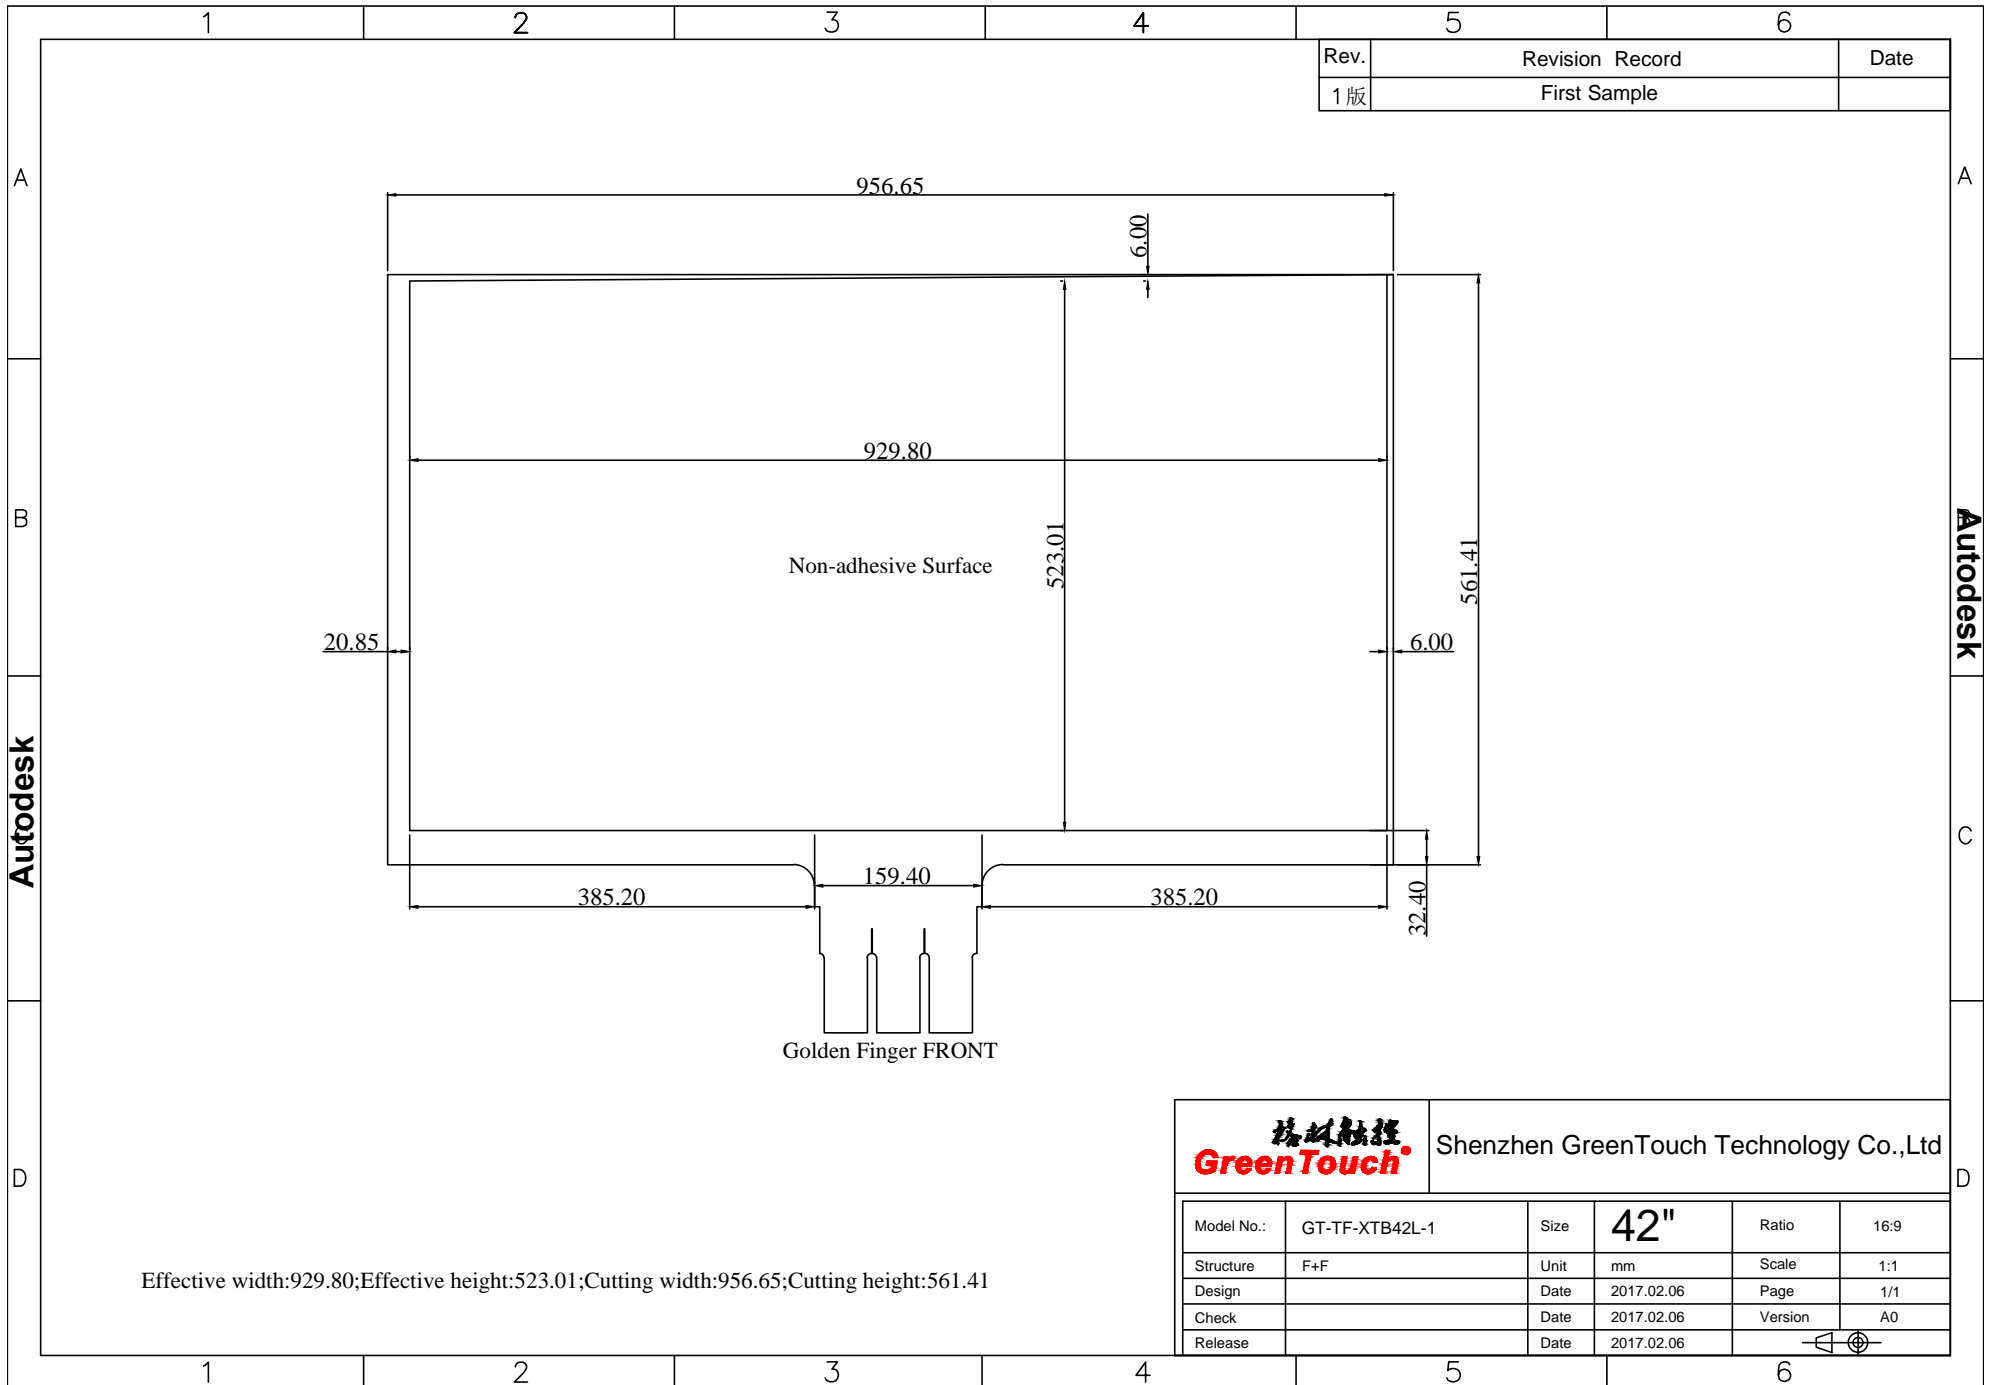

Rev.	Revision Record	Date
1版	First Sample	

Effective width:929.80;Effective height:523.01;Cutting width:956.65;Cutting height:561.41

		Shenzhen GreenTouch Technology Co.,Ltd			
Model No.:	GT-TF-XTB42L-1	Size	42"	Ratio	16:9
Structure	F+F	Unit	mm	Scale	1:1
Design		Date	2017.02.06	Page	1/1
Check		Date	2017.02.06	Version	A0
Release		Date	2017.02.06		