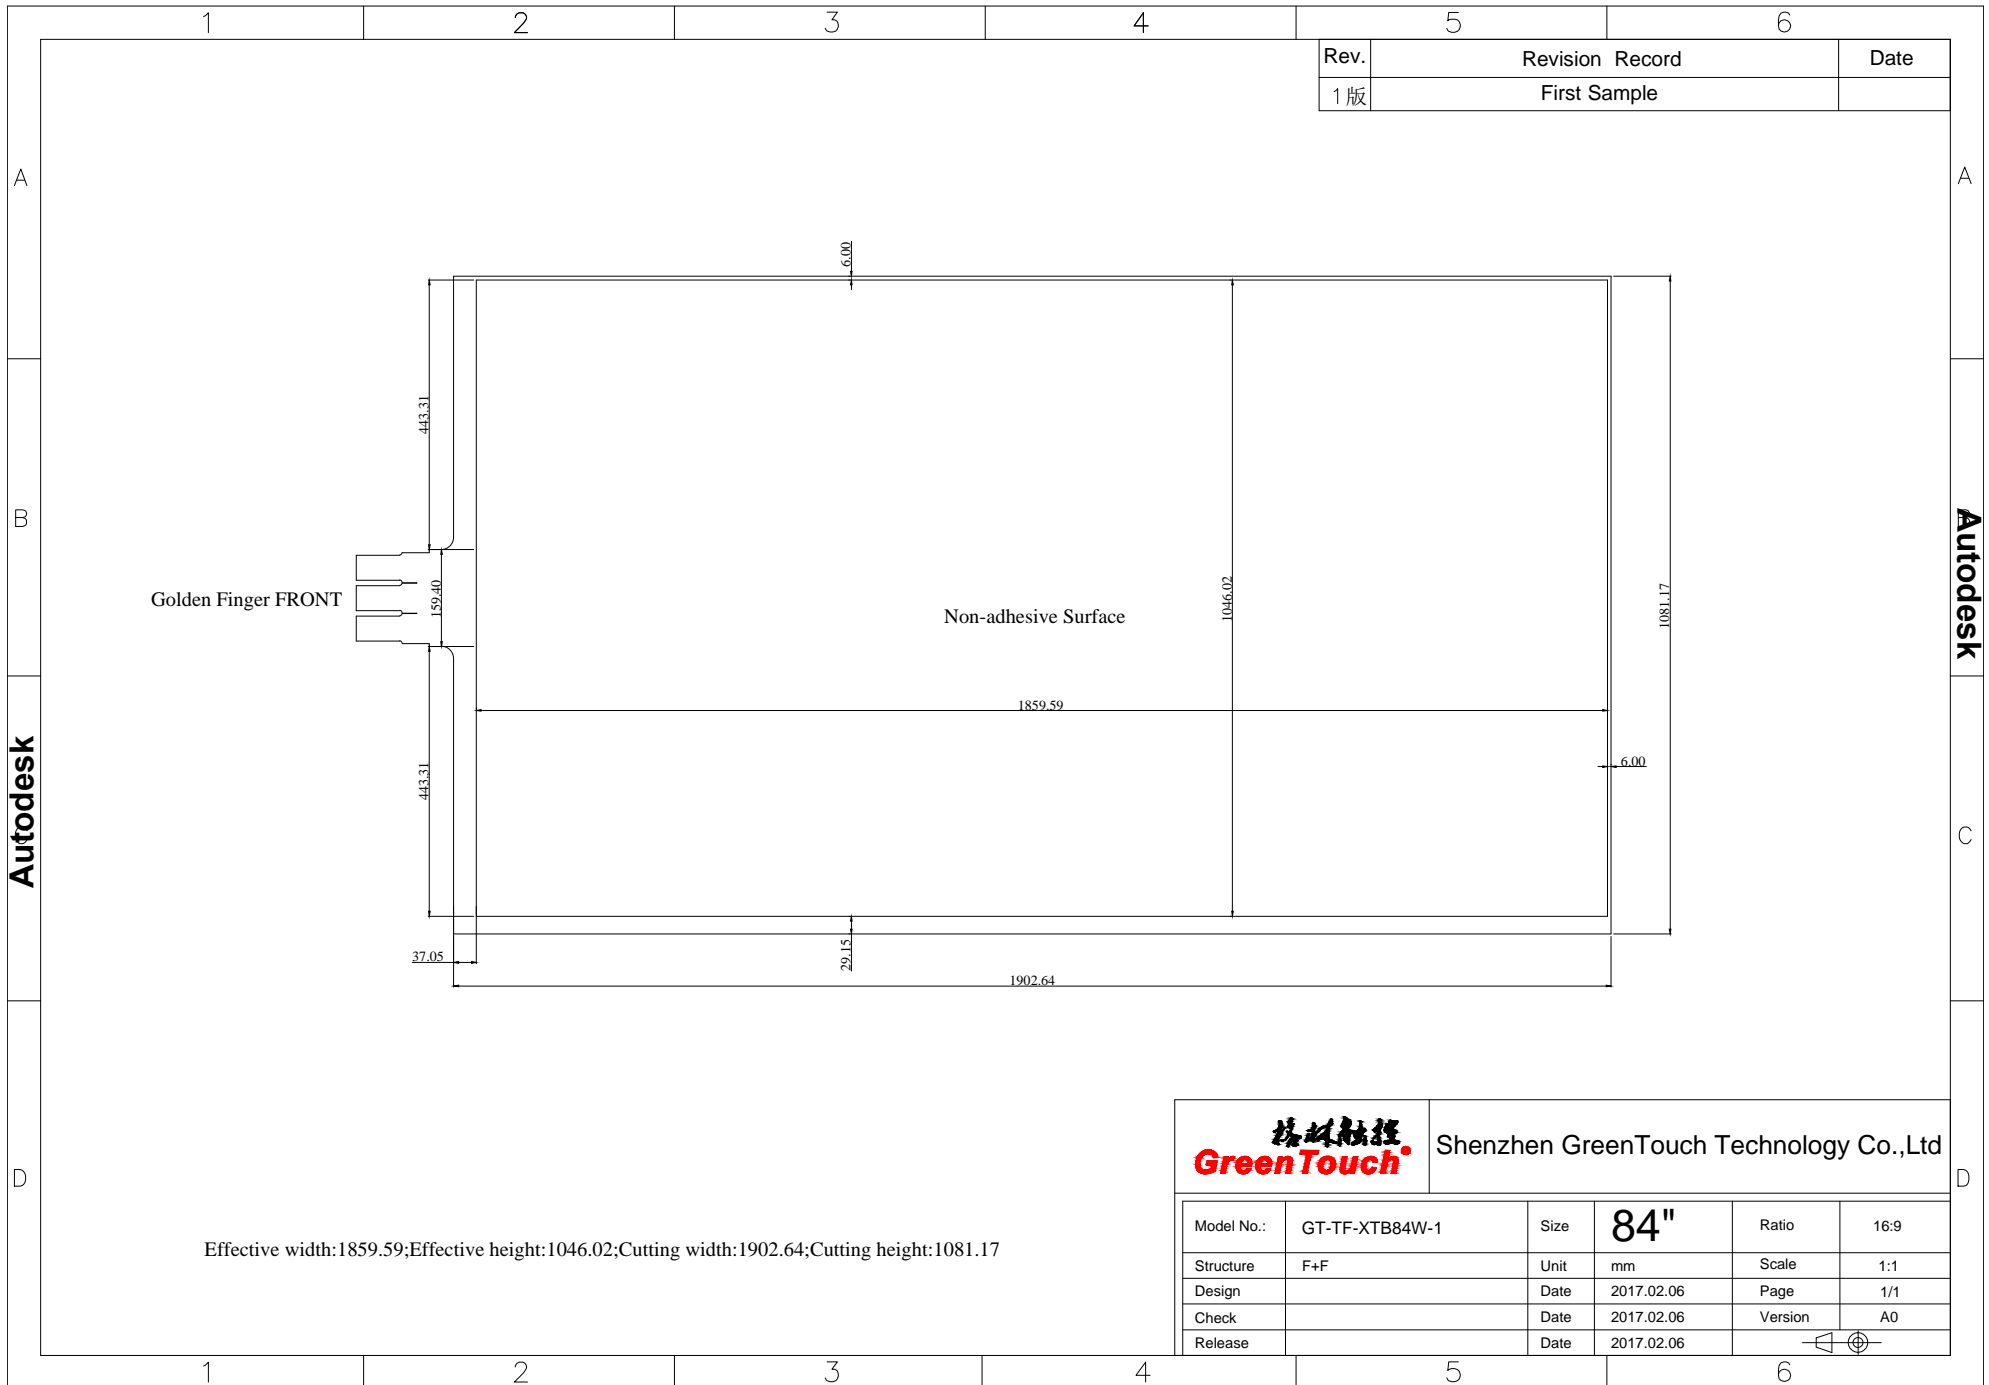

| Rev. | Revision Record | Date |
|------|-----------------|------|
| 1 版 | First Sample | |

Effective width:1859.59;Effective height:1046.02;Cutting width:1902.64;Cutting height:1081.17

| | | | | | |
|---|----------------|--|------------|---|------|
|  | | Shenzhen GreenTouch Technology Co.,Ltd | | | |
| Model No.: | GT-TF-XTB84W-1 | Size | 84" | Ratio | 16:9 |
| Structure | F+F | Unit | mm | Scale | 1:1 |
| Design | | Date | 2017.02.06 | Page | 1/1 |
| Check | | Date | 2017.02.06 | Version | A0 |
| Release | | Date | 2017.02.06 |  | |