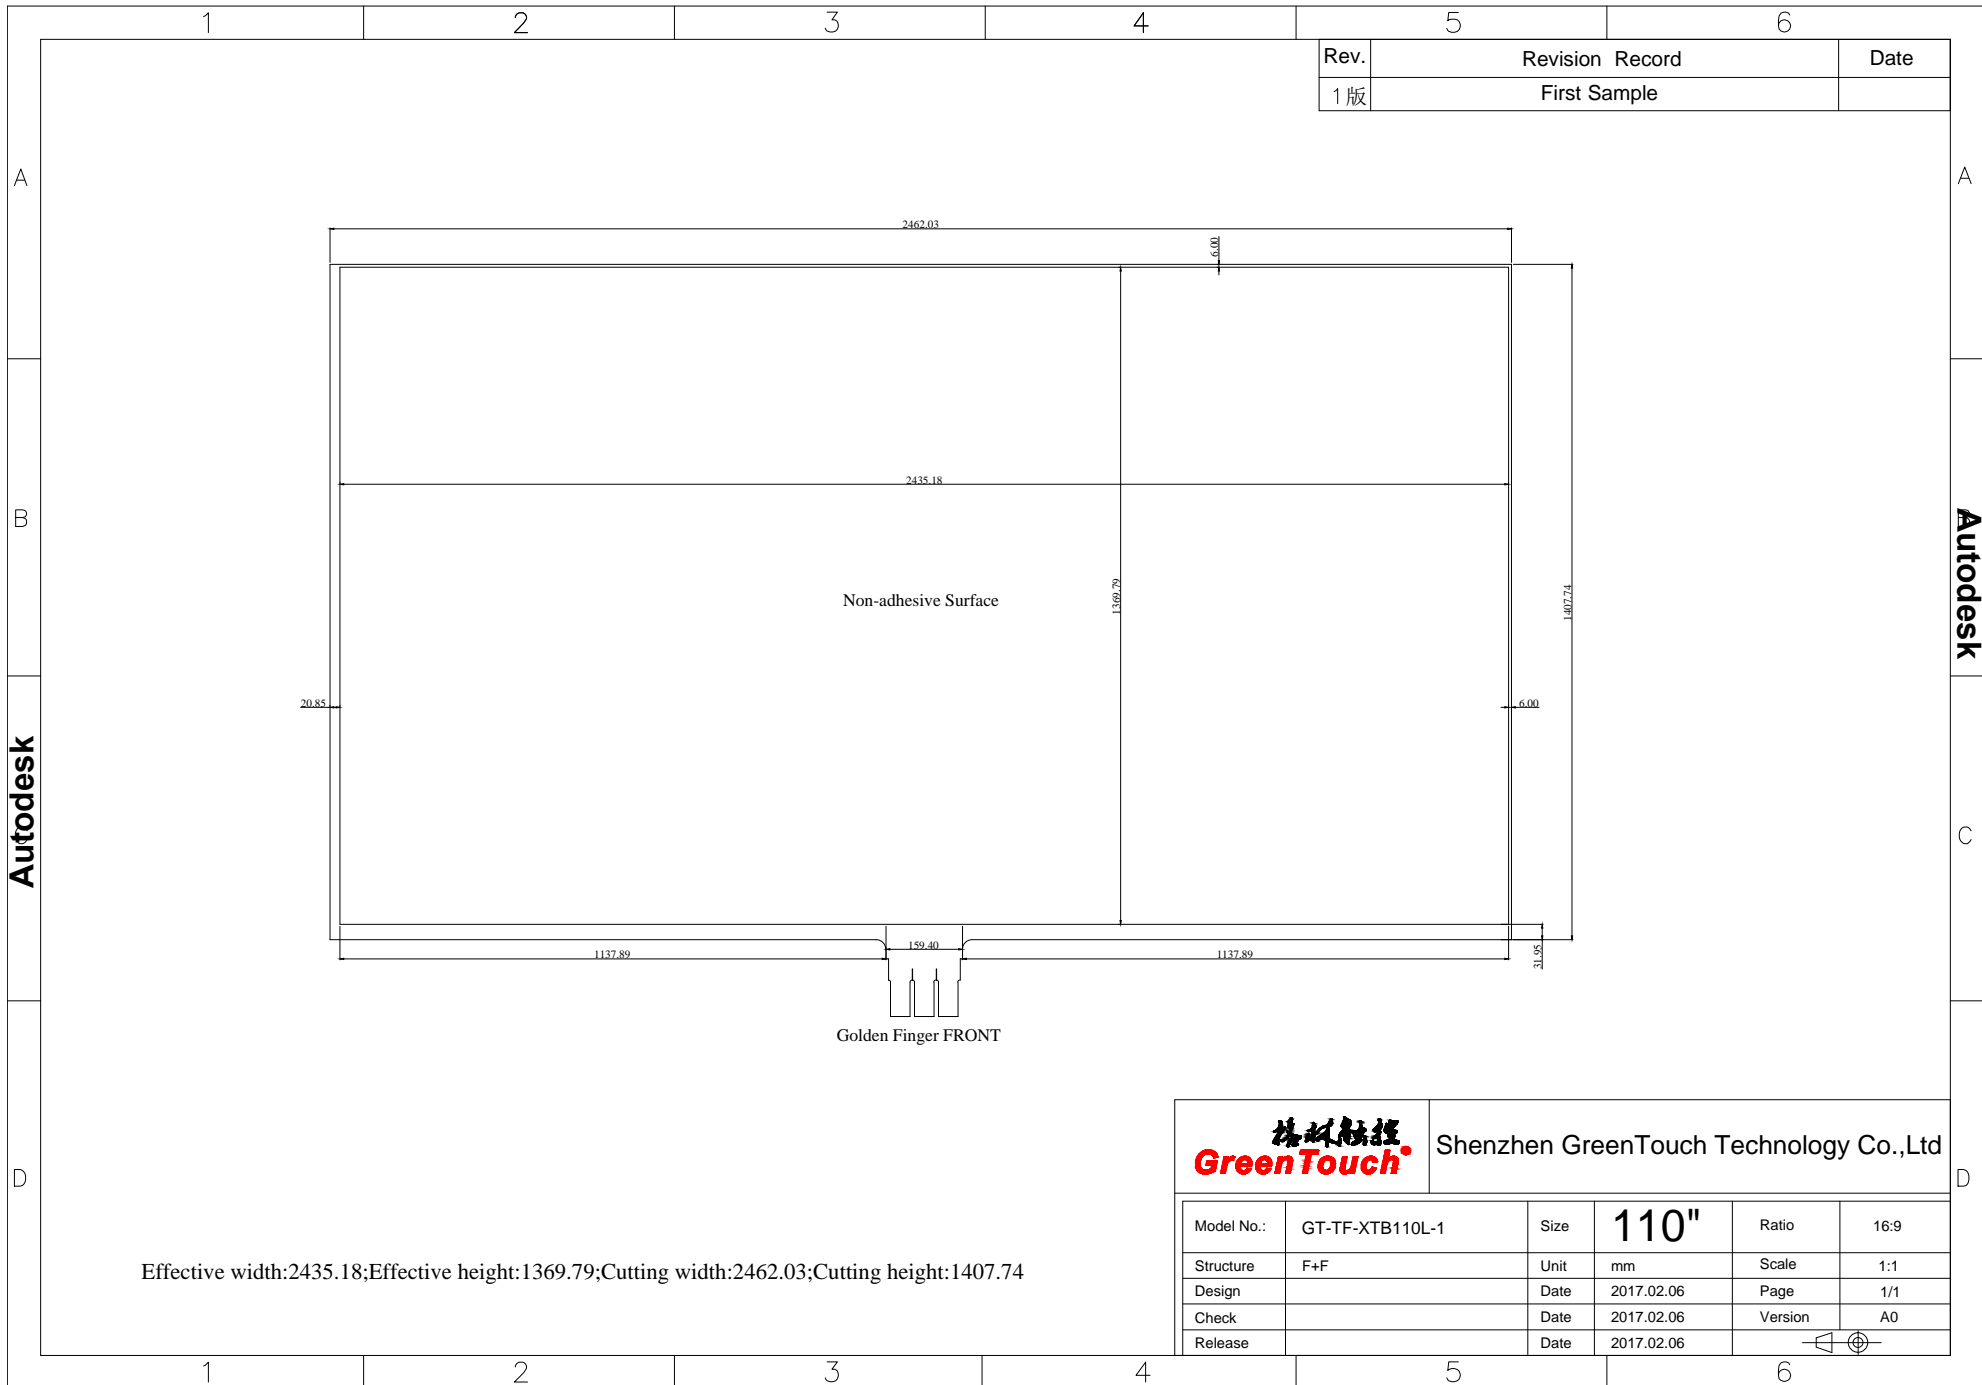

Rev.	Revision Record	Date
1 版	First Sample	

Effective width:2435.18;Effective height:1369.79;Cutting width:2462.03;Cutting height:1407.74

		Shenzhen GreenTouch Technology Co.,Ltd			
Model No.:	GT-TF-XTB110L-1	Size	110"	Ratio	16:9
Structure	F+F	Unit	mm	Scale	1:1
Design		Date	2017.02.06	Page	1/1
Check		Date	2017.02.06	Version	A0
Release		Date	2017.02.06		