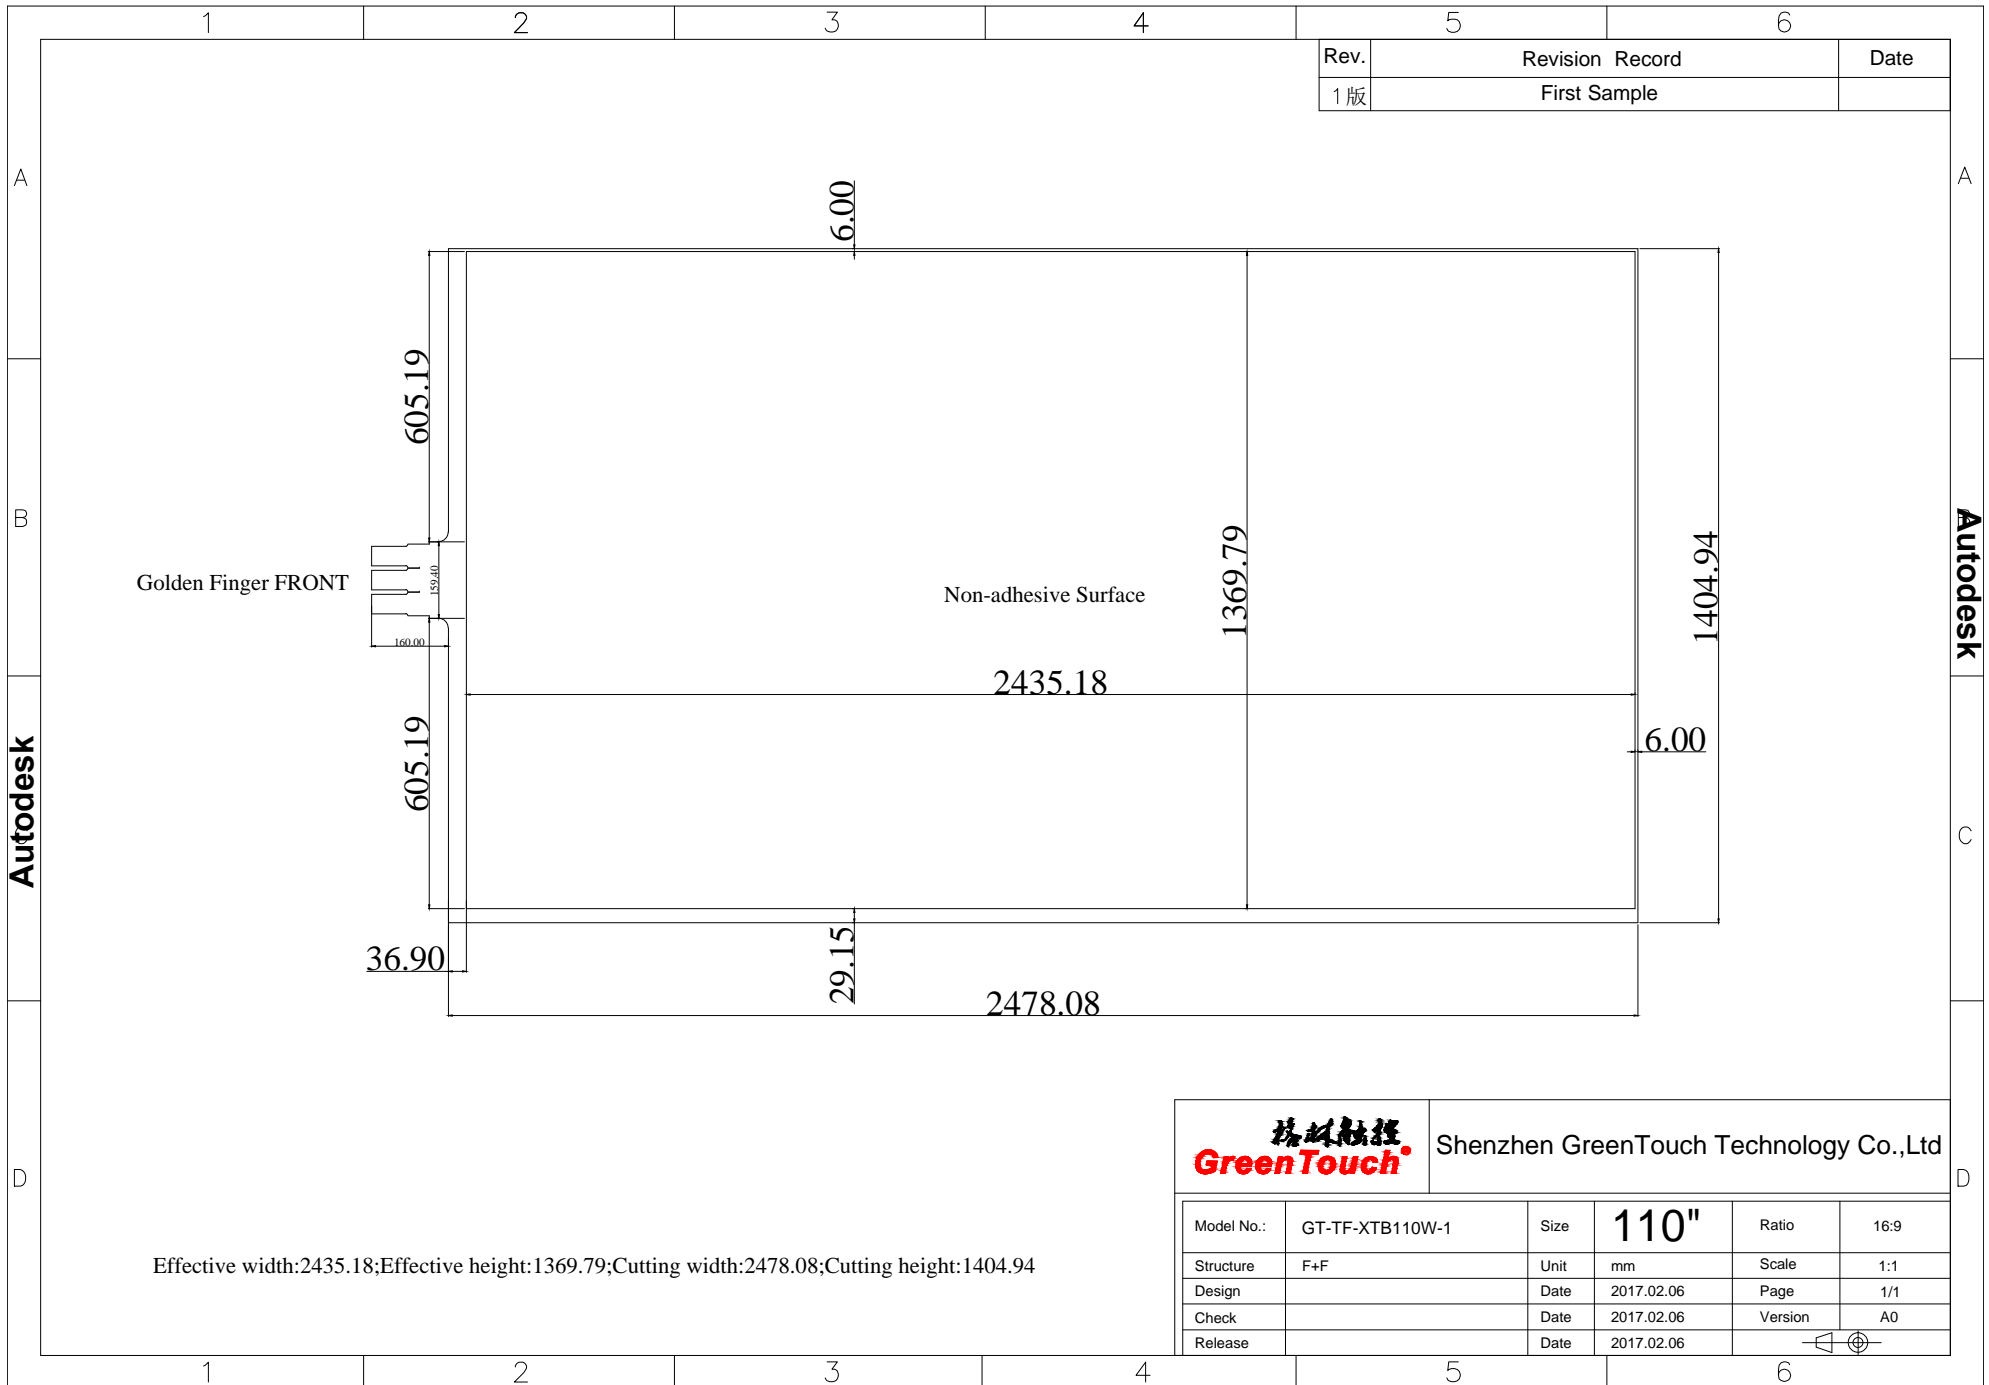

Rev.	Revision Record	Date
1 版	First Sample	

Effective width:2435.18;Effective height:1369.79;Cutting width:2478.08;Cutting height:1404.94

 Shenzhen GreenTouch Technology Co.,Ltd					
Model No.:	GT-TF-XTB110W-1	Size	110"	Ratio	16:9
Structure	F+F	Unit	mm	Scale	1:1
Design		Date	2017.02.06	Page	1/1
Check		Date	2017.02.06	Version	A0
Release		Date	2017.02.06		